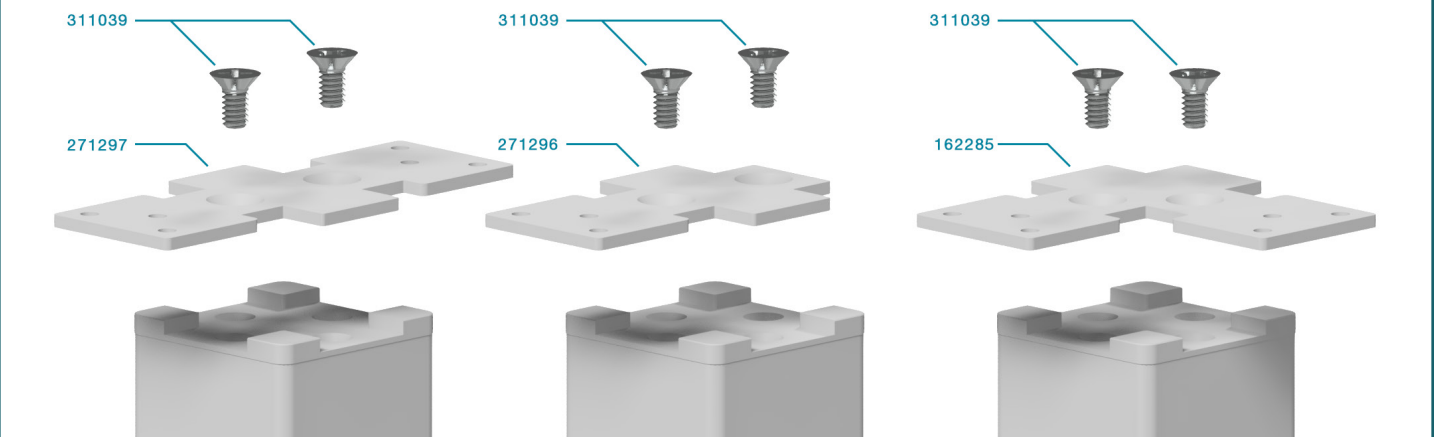

VIEWRAIL

Standard Handrail Brackets

Universal Top Post - Aluminum

Flat Top Post - Aluminum

Standard Universal Top Post (Aluminum Post)

Standard Flat Top Post (Aluminum Post)

	Part #	Qty	Description
Straight Bracket	162287	1	304SS - Standard Post Bracket - Straight
	162288*		304SS - Standard Post Bracket - Straight - Round HR
	480542	2	1/4"-20 x 3/8" BTN SOC CAP 316 Stainless - Black Finish
	242693		1/4"-20 x 3/8" BTN SOC CAP 18-8 Stainless - Electropolished
Half Bracket	162281	1	304SS - Standard Post Bracket - Half
	162282*		304SS - Standard Post Bracket - Half - Round HR
	480542	2	1/4"-20 x 3/8" BTN SOC CAP 316 Stainless - Black Finish
	242693		1/4"-20 x 3/8" BTN SOC CAP 18-8 Stainless - Electropolished
Left Corner Bracket	162283	1	304SS - Standard Post Bracket - Left Hand
	162284*		304SS - Standard Post Bracket - Left Hand - Round HR
	480542	2	1/4"-20 x 3/8" BTN SOC CAP 316 Stainless - Black Finish
	242693		1/4"-20 x 3/8" BTN SOC CAP 18-8 Stainless - Electropolished
Right Corner Bracket	162285	1	304SS - Standard Post Bracket - Right Hand
	162286*		304SS - Standard Post Bracket - Right Hand - Round HR
	480542	2	1/4"-20 x 3/8" BTN SOC CAP 316 Stainless - Black Finish
	242693		1/4"-20 x 3/8" BTN SOC CAP 18-8 Stainless - Electropolished

	Part #	Qty	Description
Straight Bracket	271297	1	Straight Bracket (Aluminum Press In Cap Flat Top)
	311039	2	1/4-20 x 1/2" Phillips Flat Head
Half Bracket	271296	1	Half Bracket (Aluminum Press In Cap Flat Top)
	311039	2	1/4-20 x 1/2" Phillips Flat Head
Corner Bracket	162285	1	90 Degree Bracket (Aluminum Press In Cap Flat Top)
	311039	2	1/4-20 x 1/2" Phillips Flat Head