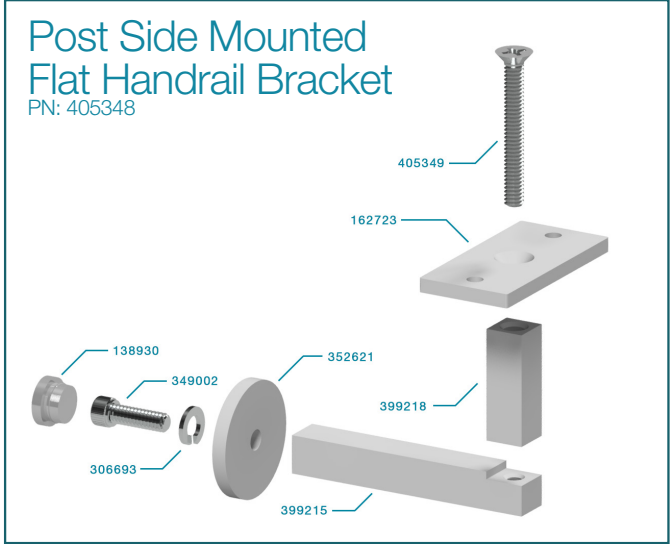

Post Mounted Handrail Brackets

Part #	Qty	Description
405349	1	1/4"-20 x 2" Phillips Drive Flat Head Screw - 316SS
162723	1	VR453/454 Handrail Bracket Top Plate
399218	1	VR453/454 Handrail Bracket Pillar Stem
399215	1	VR453/454 Handrail Bracket Base Stem
352621	1	VR454 Handrail Bracket Post Mount Plate
306693	1	1/4" Stainless Steel Split Lock Washer
349002	1	1/4-20 x 3/4" Socket Head Cap Screw - Stainless Steel
138930	1	Steel Plug