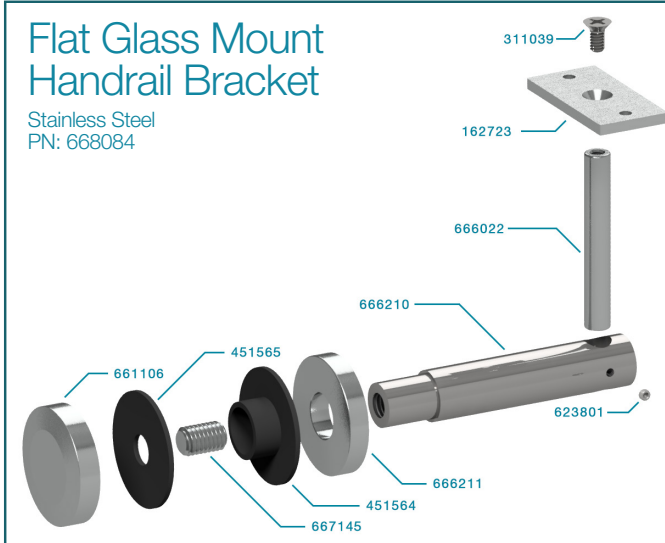

Wall Mounted Handrail Brackets

Part #	Qty	Description
405349	1	1/4"-20 x 2" Phillips Drive Flat Head Screw - 316SS
162723	1	VR453/454 Handrail Bracket Top Plate
399218	1	VR453/454 Handrail Bracket Pillar Stem
399215	1	VR453/454 Handrail Bracket Base Stem
160373	1	VR453 Handrail Bracket Cover
348214	1	VR453 Handrail Bracket Wall Mount Plate
311039	1	1/4-20 x 1/2" Phillips Flat Head
306688	4	Stainless Steel Wood Screw

Part #	Qty	Description
405349	1	1/4"-20 x 2" Phillips Drive Flat Head Screw - 316SS
352620	1	VR453/454 Handrail Bracket Top Plate (Round)
399218	1	VR453/454 Handrail Bracket Pillar Stem
399215	1	VR453/454 Handrail Bracket Base Stem
160373	1	VR453 Handrail Bracket Cover
348214	1	VR453 Handrail Bracket Wall Mount Plate
311039	1	1/4-20 x 1/2" Phillips Flat Head
306688	4	Stainless Steel Wood Screw

Glass Mounted Handrail Brackets

Part #	Qty	Description
459277	1	1/4-20 x .575" Reduced Head 6061 82* Screw
667956	1	Alum Glass Handrail Flat Bracket
623897	1	Alum Glass Handrail Adjust Stem
623896	1	Alum Glass Handrail Bracket Stem
623801	1	Set Screw 10-32 x 1/8" Stainless
451564	1	Gasket Combined .781 ID x 1.94 OD x .090 THK
451565	1	Gasket .51 ID x 1.94 OD x .090 THK
439457	1	2" Interior Standoff Pin End Cap

Part #	Qty	Description
459277	1	1/4-20 x .575" Reduced Head 6061 82* Screw
623914	1	Alum Glass Handrail Round Rail Bracket
623897	1	Alum Glass Handrail Adjust Stem
623896	1	Alum Glass Handrail Bracket Stem
623801	1	Set Screw 10-32 x 1/8" Stainless
451564	1	Gasket Combined .781 ID x 1.94 OD x .090 THK
451565	1	Gasket .51 ID x 1.94 OD x .090 THK
439457	1	2" Interior Standoff Pin End Cap