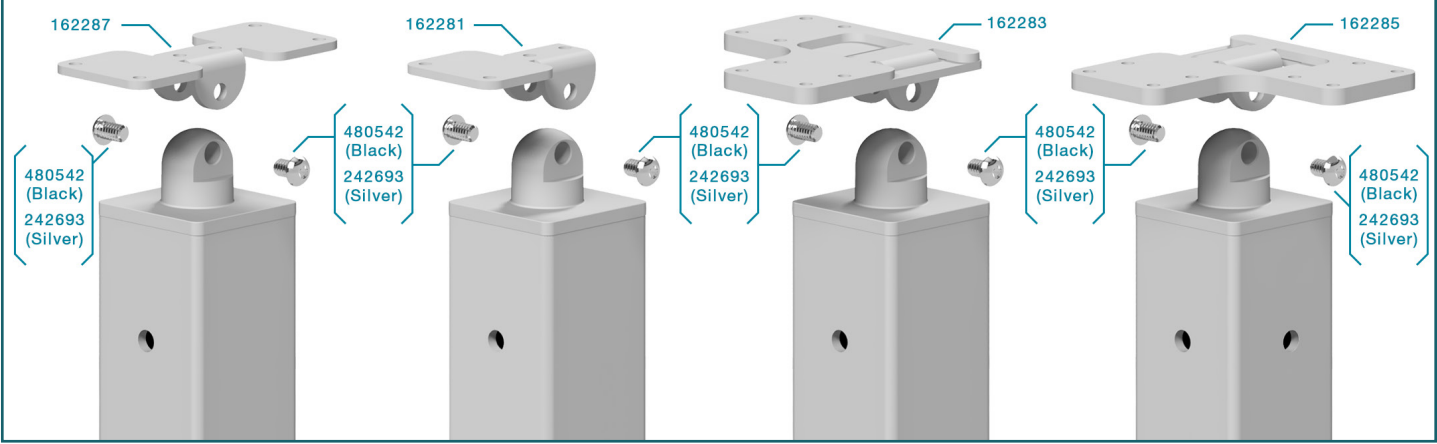

Universal Top Post - 304SS