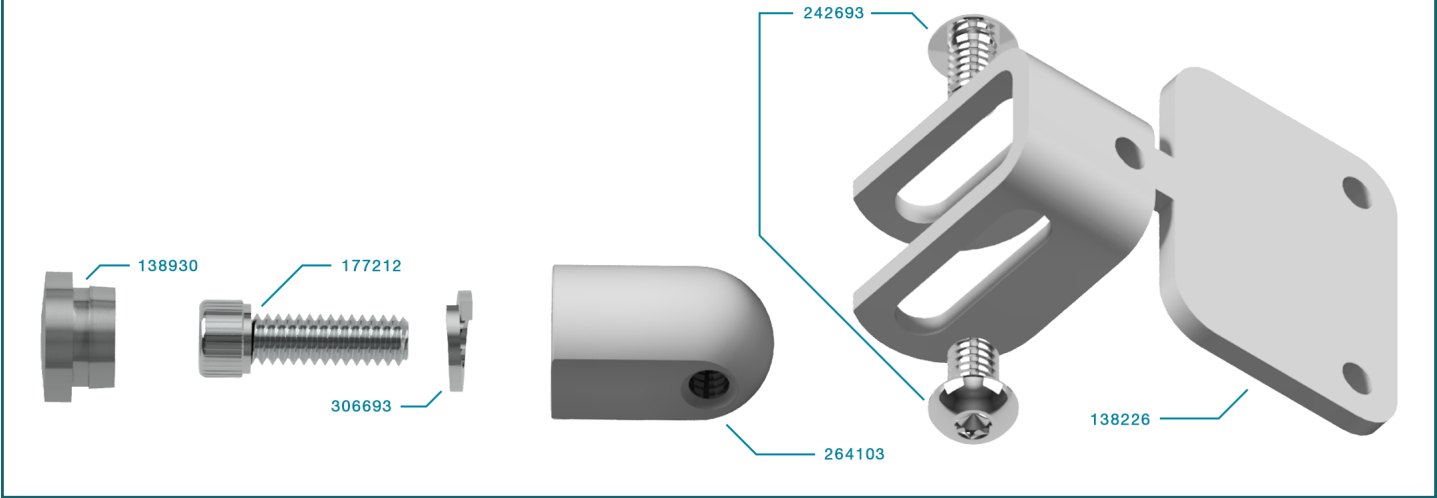

Post Transition Handrail Bracket

PN: 491783

Part #	Qty	Description
138226	1	304SS - Postside Handrail Bracket
242693	2	1/4"-20 x 3/8" BTN SOC CAP 18-8 Stainless - Electropolished
264103	1	VR461 Adjustable Postside Dome
306693	1	1/4" Stainless Steel Split Lock Washer
177212	1	1/4"-20 x 5/8" Socket Head Cap Screw - Stainless Steel
138930	1	Steel Plug