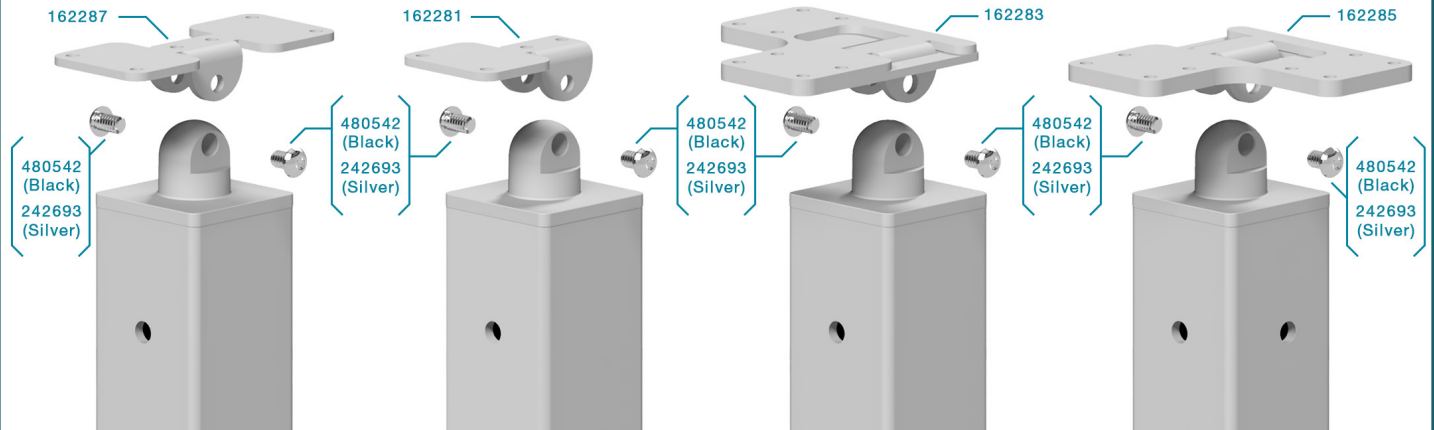

VIEWRAIL

Standard Handrail Brackets

Universal Top Post - Aluminum

Flat Top Post - Aluminum

Standard Universal Top Post (Aluminum Post)

Standard Flat Top Post (Aluminum Post)

	Part #	Qty	Description
Straight Bracket	162287	1	304SS - Standard Post Bracket - Straight
	162288*		304SS - Standard Post Bracket - Straight - Round HR
	480542	2	1/4"-20 x 3/8" BTN SOC CAP 316 Stainless - Black Finish
	242693		1/4"-20 x 3/8" BTN SOC CAP 18-8 Stainless - Electropolished
Half Bracket	162281	1	304SS - Standard Post Bracket - Half
	162282*		304SS - Standard Post Bracket - Half - Round HR
	480542	2	1/4"-20 x 3/8" BTN SOC CAP 316 Stainless - Black Finish
	242693		1/4"-20 x 3/8" BTN SOC CAP 18-8 Stainless - Electropolished
Left Corner Bracket	162283	1	304SS - Standard Post Bracket - Left Hand
	162284*		304SS - Standard Post Bracket - Left Hand - Round HR
	480542	2	1/4"-20 x 3/8" BTN SOC CAP 316 Stainless - Black Finish
	242693		1/4"-20 x 3/8" BTN SOC CAP 18-8 Stainless - Electropolished
Right Corner Bracket	162285	1	304SS - Standard Post Bracket - Right Hand
	162286*		304SS - Standard Post Bracket - Right Hand - Round HR
	480542	2	1/4"-20 x 3/8" BTN SOC CAP 316 Stainless - Black Finish
	242693		1/4"-20 x 3/8" BTN SOC CAP 18-8 Stainless - Electropolished

	Part #	Qty	Description
Straight Bracket	271297	1	Straight Bracket (Aluminum Press In Cap Flat Top)
	311039	2	1/4-20 x 1/2" Phillips Flat Head
Half Bracket	271296	1	Half Bracket (Aluminum Press In Cap Flat Top)
	311039	2	1/4-20 x 1/2" Phillips Flat Head
Corner Bracket	162285	1	90 Degree Bracket (Aluminum Press In Cap Flat Top)
	311039	2	1/4-20 x 1/2" Phillips Flat Head