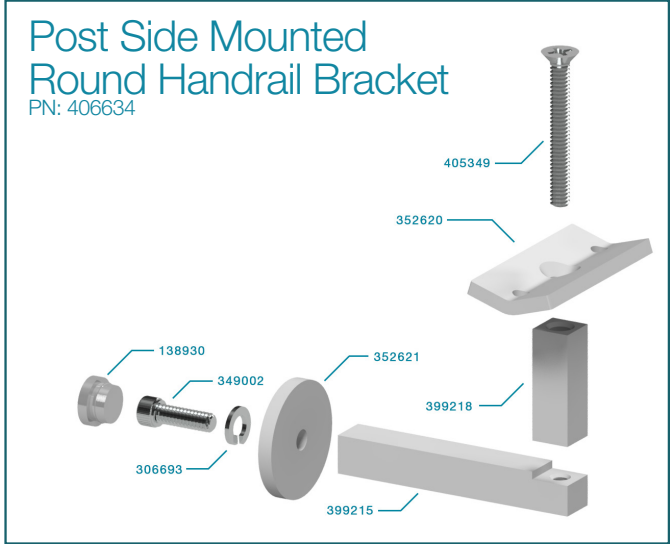

* Alternate Round Handrail Bracket

Standard Flat Top Post (2205SS Post)

	Part #	Qty	Description
Straight Bracket	215423	1	2205SS - Flat Top Post Bracket - Straight
	177189	1	5/16" 18-8 Stainless Steel Small OD Extra Thick Flat Washer
	167057	1	1/4"-20 Grade 316 Stainless Nylock Nut
Half Bracket	215420	1	2205SS - Flat Top Post Bracket - Half
	177189	1	5/16" 18-8 Stainless Steel Small OD Extra Thick Flat Washer
	167057	1	1/4"-20 Grade 316 Stainless Nylock Nut
Corner Bracket	215420	1	2205SS - Flat Top Post Bracket - Half
	312882	1	2205SS - Flat Top Bracket - C Inset
	177189	1	5/16" 18-8 Stainless Steel Small OD Extra Thick Flat Washer
	167057	1	1/4"-20 Grade 316 Stainless Nylock Nut

Part #	Qty	Description
405349	1	1/4"-20 x 2" Phillips Drive Flat Head Screw - 316SS
352620	1	VR453/454 Handrail Bracket Top Plate (Round)
399218	1	VR453/454 Handrail Bracket Pillar Stem
399215	1	VR453/454 Handrail Bracket Base Stem
352621	1	VR454 Handrail Bracket Post Mount Plate
306693	1	1/4" Stainless Steel Split Lock Washer
349002	1	1/4-20 x 3/4" Socket Head Cap Screw - Stainless Steel
138930	1	Steel Plug