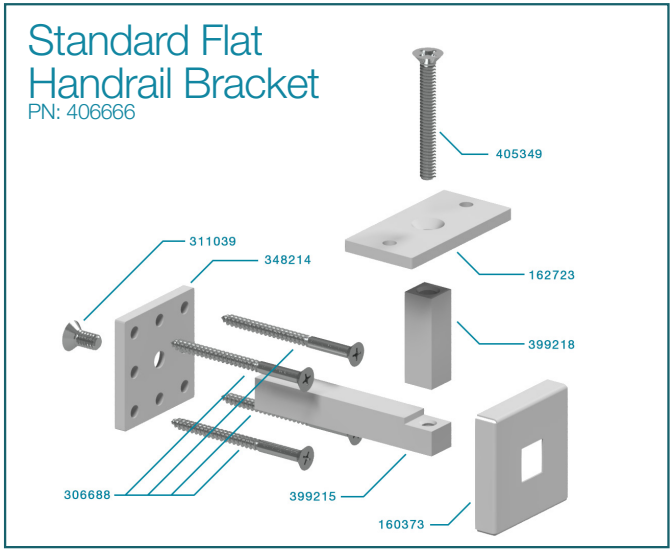

Wall Mounted Handrail Brackets

Part #	Qty	Description
405349	1	1/4"-20 x 2" Phillips Drive Flat Head Screw - 316SS
162723	1	VR453/454 Handrail Bracket Top Plate
399218	1	VR453/454 Handrail Bracket Pillar Stem
399215	1	VR453/454 Handrail Bracket Base Stem
160373	1	VR453 Handrail Bracket Cover
348214	1	VR453 Handrail Bracket Wall Mount Plate
311039	1	1/4-20 x 1/2" Phillips Flat Head
306688	4	Stainless Steel Wood Screw