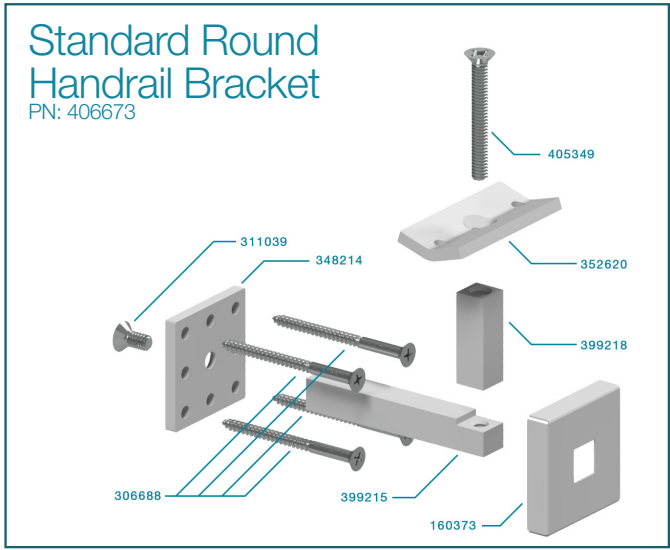

Part #	Qty	Description
405349	1	1/4"-20 x 2" Phillips Drive Flat Head Screw - 316SS
352620	1	VR453/454 Handrail Bracket Top Plate (Round)
399218	1	VR453/454 Handrail Bracket Pillar Stem
399215	1	VR453/454 Handrail Bracket Base Stem
160373	1	VR453 Handrail Bracket Cover
348214	1	VR453 Handrail Bracket Wall Mount Plate
311039	1	1/4-20 x 1/2" Phillips Flat Head
306688	4	Stainless Steel Wood Screw