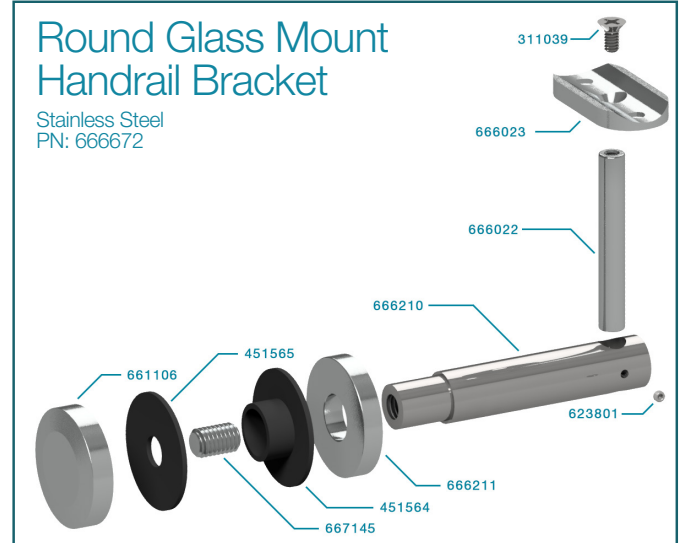

Part #	Qty	Description
405349	1	1/4"-20 x 2" Phillips Drive Flat Head Screw - 316SS
352620	1	VR453/454 Handrail Bracket Top Plate (Round)
399218	1	VR453/454 Handrail Bracket Pillar Stem
399215	1	VR453/454 Handrail Bracket Base Stem
160373	1	VR453 Handrail Bracket Cover
348214	1	VR453 Handrail Bracket Wall Mount Plate
311039	1	1/4-20 x 1/2" Phillips Flat Head
306688	4	Stainless Steel Wood Screw

Glass Mounted Handrail Brackets

Part #	Qty	Description
459277	1	1/4-20 x .575" Reduced Head 6061 82* Screw
667956	1	Alum Glass Handrail Flat Bracket
623897	1	Alum Glass Handrail Adjust Stem
623896	1	Alum Glass Handrail Bracket Stem
623801	1	Set Screw 10-32 x 1/8" Stainless
451564	1	Gasket Combined .781 ID x 1.94 OD x .090 THK
451565	1	Gasket .51 ID x 1.94 OD x .090 THK
439457	1	2" Interior Standoff Pin End Cap

Part #	Qty	Description
459277	1	1/4-20 x .575" Reduced Head 6061 82* Screw
623914	1	Alum Glass Handrail Round Rail Bracket
623897	1	Alum Glass Handrail Adjust Stem
623896	1	Alum Glass Handrail Bracket Stem
623801	1	Set Screw 10-32 x 1/8" Stainless
451564	1	Gasket Combined .781 ID x 1.94 OD x .090 THK
451565	1	Gasket .51 ID x 1.94 OD x .090 THK
439457	1	2" Interior Standoff Pin End Cap

Part #	Qty	Description
311039	1	1/4-20 x 1/2" Phillips Flat Head
162723	1	VR453/454 Handrail Bracket Top Plate
666022	1	Viewrail Glass Grab Rail Adjust Stem SS
666210	1	316SS Glass Handrail Adjust Stem
623801	1	Set Screw 10-32 x 1/8" Stainless
666211	1	316SS Glass Handrail Bracket Stem Collar
451564	1	Gasket Combined .781 ID x 1.94 OD x .090 THK
451565	1	Gasket .51 ID x 1.94 OD x .090 THK
667145	1	SS Glass Handrail Cap Connector
661106	1	316SS 2" Standoff Pin End Cap