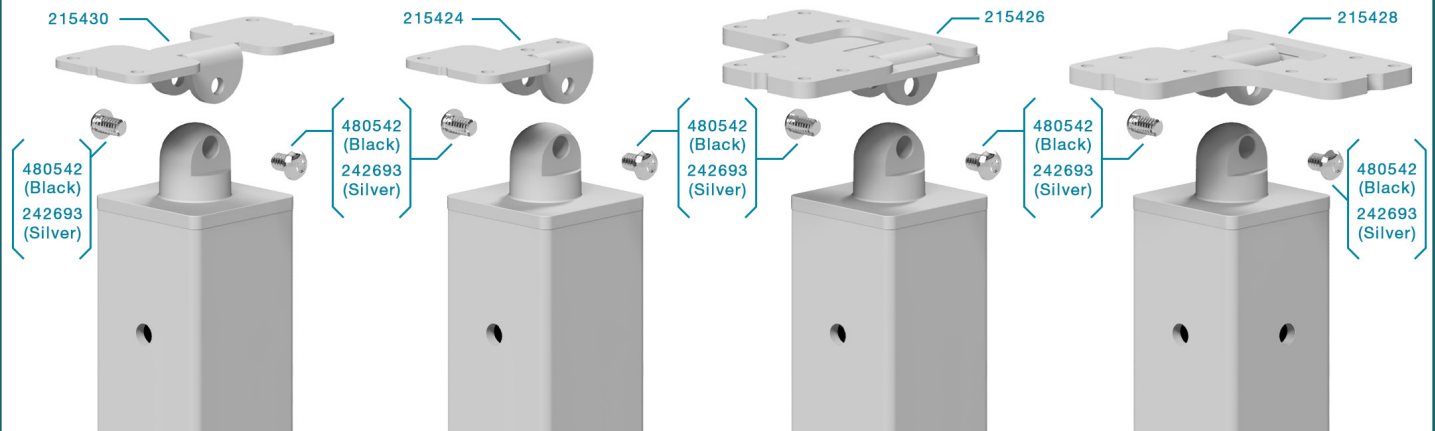

Universal Top Post - 2205SS