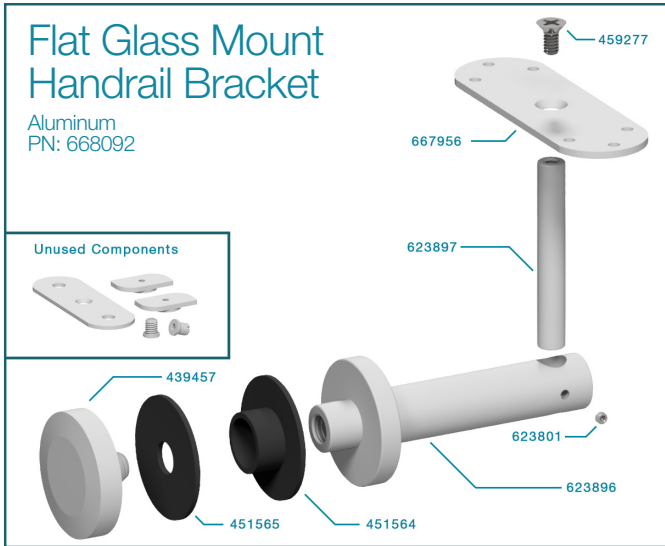

Part #	Qty	Description
405349	1	1/4"-20 x 2" Phillips Drive Flat Head Screw - 316SS
352620	1	VR453/454 Handrail Bracket Top Plate (Round)
399218	1	VR453/454 Handrail Bracket Pillar Stem
399215	1	VR453/454 Handrail Bracket Base Stem
352621	1	VR454 Handrail Bracket Post Mount Plate
306693	1	1/4" Stainless Steel Split Lock Washer
349002	1	1/4-20 x 3/4" Socket Head Cap Screw - Stainless Steel
138930	1	Steel Plug

Wall Mounted Handrail Brackets

Part #	Qty	Description
405349	1	1/4"-20 x 2" Phillips Drive Flat Head Screw - 316SS
162723	1	VR453/454 Handrail Bracket Top Plate
399218	1	VR453/454 Handrail Bracket Pillar Stem
399215	1	VR453/454 Handrail Bracket Base Stem
160373	1	VR453 Handrail Bracket Cover
348214	1	VR453 Handrail Bracket Wall Mount Plate
311039	1	1/4-20 x 1/2" Phillips Flat Head
306688	4	Stainless Steel Wood Screw

Part #	Qty	Description
405349	1	1/4"-20 x 2" Phillips Drive Flat Head Screw - 316SS
352620	1	VR453/454 Handrail Bracket Top Plate (Round)
399218	1	VR453/454 Handrail Bracket Pillar Stem
399215	1	VR453/454 Handrail Bracket Base Stem
160373	1	VR453 Handrail Bracket Cover
348214	1	VR453 Handrail Bracket Wall Mount Plate
311039	1	1/4-20 x 1/2" Phillips Flat Head
306688	4	Stainless Steel Wood Screw

Glass Mounted Handrail Brackets

Part #	Qty	Description
459277	1	1/4-20 x .575" Reduced Head 6061 82* Screw
667956	1	Alum Glass Handrail Flat Bracket
623897	1	Alum Glass Handrail Adjust Stem
623896	1	Alum Glass Handrail Bracket Stem
623801	1	Set Screw 10-32 x 1/8" Stainless
451564	1	Gasket Combined .781 ID x 1.94 OD x .090 THK
451565	1	Gasket .51 ID x 1.94 OD x .090 THK
439457	1	2" Interior Standoff Pin End Cap