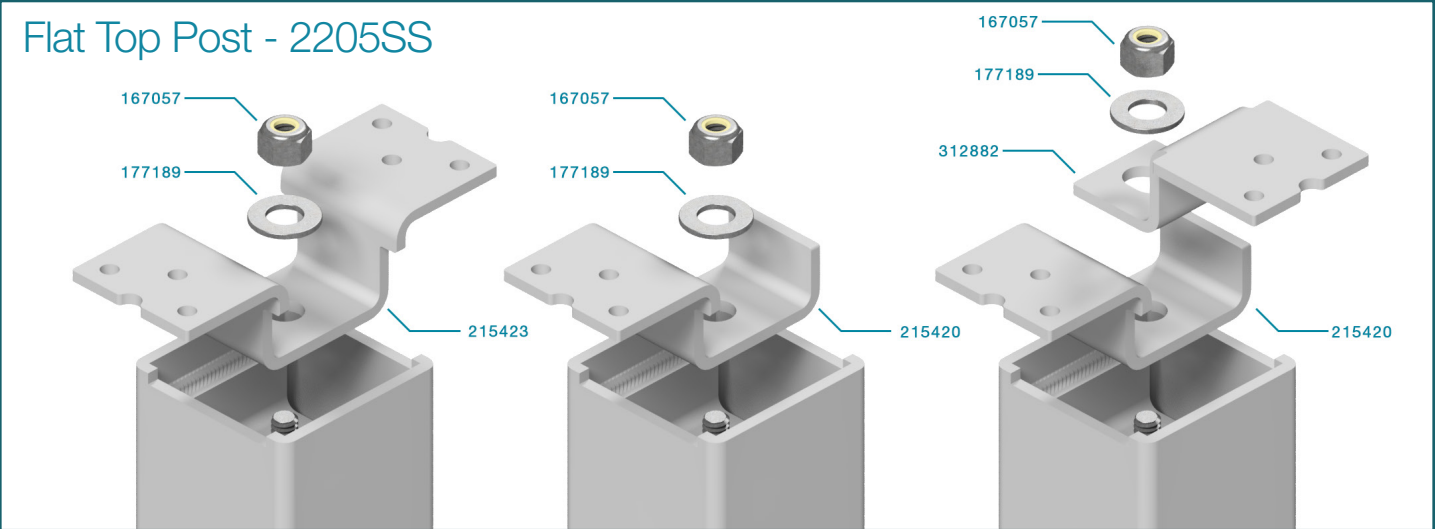

* Alternate Round Handrail Bracket

Standard Flat Top Post (304SS Post)

	Part #	Qty	Description
Straight Bracket	162280	1	304SS - Flat Top Post Bracket - Straight
	177189	1	5/16" 18-8 Stainless Steel Small OD Extra Thick Flat Washer
	167057	1	1/4"-20 Grade 316 Stainless Nylock Nut
Half Bracket	312880	1	304SS - Flat Top Bracket - Half Bracket
	177189	1	5/16" 18-8 Stainless Steel Small OD Extra Thick Flat Washer
	167057	1	1/4"-20 Grade 316 Stainless Nylock Nut
Corner Bracket	312880	1	304SS - Flat Top Bracket - Half Bracket
	162277	1	304SS - Flat Top Post Bracket - C Inset
	177189	1	5/16" 18-8 Stainless Steel Small OD Extra Thick Flat Washer
	167057	1	1/4"-20 Grade 316 Stainless Nylock Nut

Universal Top Post - 2205SS

Flat Top Post - 2205SS

Standard Universal Top Post (2205SS Post)

	Part #	Qty	Description
Straight Bracket	215430	1	2205SS - Standard Post Bracket - Straight
	215432		2205SS - Standard Post Bracket - Straight - Round HR
	480542	2	1/4"-20 x 3/8" BTN SOC CAP 316 Stainless - Black Finish
	242693		1/4"-20 x 3/8" BTN SOC CAP 18-8 Stainless - Electropolished
Half Bracket	215424	1	2205SS - Standard Post Bracket - Half
	215425		2205SS - Standard Post Bracket - Half - Round HR
	480542	2	1/4"-20 x 3/8" BTN SOC CAP 316 Stainless - Black Finish
	242693		1/4"-20 x 3/8" BTN SOC CAP 18-8 Stainless - Electropolished
Left Corner Bracket	215426	1	2205SS - Standard Post Bracket - Left Hand
	215427		2205SS - Standard Post Bracket - Left Hand - Round HR
	480542	2	1/4"-20 x 3/8" BTN SOC CAP 316 Stainless - Black Finish
	242693		1/4"-20 x 3/8" BTN SOC CAP 18-8 Stainless - Electropolished
Right Corner Bracket	215428	1	2205SS - Standard Post Bracket - Right Hand
	215429		2205SS - Standard Post Bracket - Right Hand - Round HR
	480542	2	1/4"-20 x 3/8" BTN SOC CAP 316 Stainless - Black Finish
	242693		1/4"-20 x 3/8" BTN SOC CAP 18-8 Stainless - Electropolished