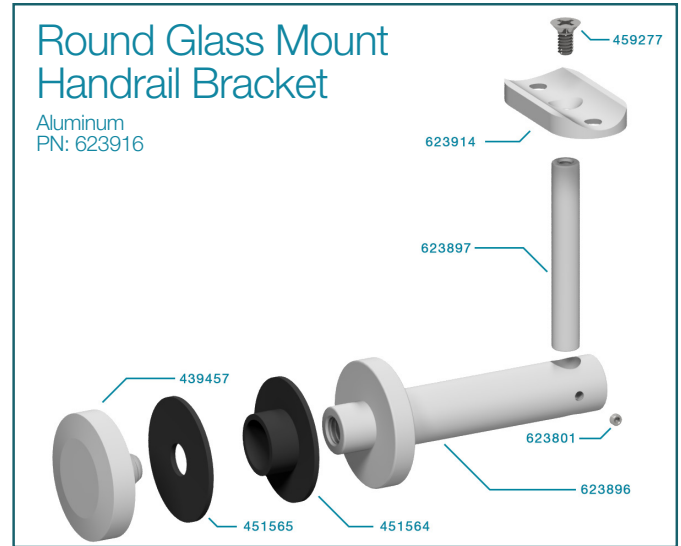

Part #	Qty	Description
405349	1	1/4"-20 x 2" Phillips Drive Flat Head Screw - 316SS
352620	1	VR453/454 Handrail Bracket Top Plate (Round)
399218	1	VR453/454 Handrail Bracket Pillar Stem
399215	1	VR453/454 Handrail Bracket Base Stem
352621	1	VR454 Handrail Bracket Post Mount Plate
306693	1	1/4" Stainless Steel Split Lock Washer
349002	1	1/4-20 x 3/4" Socket Head Cap Screw - Stainless Steel
138930	1	Steel Plug

Wall Mounted Handrail Brackets

Part #	Qty	Description
405349	1	1/4"-20 x 2" Phillips Drive Flat Head Screw - 316SS
162723	1	VR453/454 Handrail Bracket Top Plate
399218	1	VR453/454 Handrail Bracket Pillar Stem
399215	1	VR453/454 Handrail Bracket Base Stem
160373	1	VR453 Handrail Bracket Cover
348214	1	VR453 Handrail Bracket Wall Mount Plate
311039	1	1/4-20 x 1/2" Phillips Flat Head
306688	4	Stainless Steel Wood Screw

Part #	Qty	Description
405349	1	1/4"-20 x 2" Phillips Drive Flat Head Screw - 316SS
352620	1	VR453/454 Handrail Bracket Top Plate (Round)
399218	1	VR453/454 Handrail Bracket Pillar Stem
399215	1	VR453/454 Handrail Bracket Base Stem
160373	1	VR453 Handrail Bracket Cover
348214	1	VR453 Handrail Bracket Wall Mount Plate
311039	1	1/4-20 x 1/2" Phillips Flat Head
306688	4	Stainless Steel Wood Screw

Glass Mounted Handrail Brackets

Part #	Qty	Description
459277	1	1/4-20 x .575" Reduced Head 6061 82* Screw
667956	1	Alum Glass Handrail Flat Bracket
623897	1	Alum Glass Handrail Adjust Stem
623896	1	Alum Glass Handrail Bracket Stem
623801	1	Set Screw 10-32 x 1/8" Stainless
451564	1	Gasket Combined .781 ID x 1.94 OD x .090 THK
451565	1	Gasket .51 ID x 1.94 OD x .090 THK
439457	1	2" Interior Standoff Pin End Cap