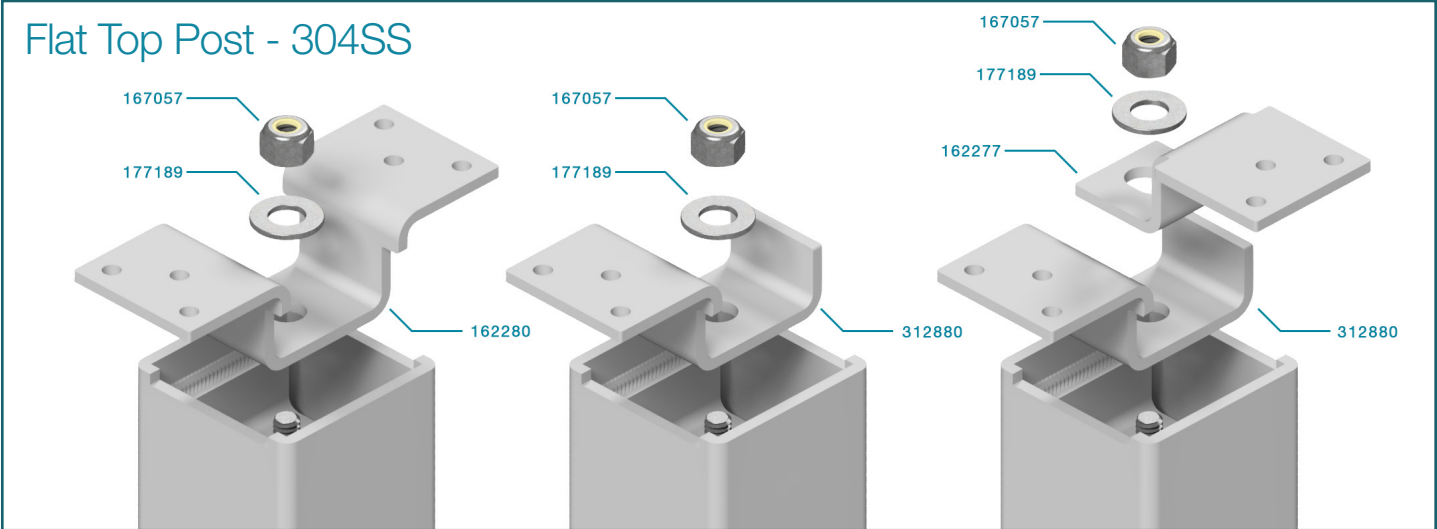

Flat Top Post - 304SS

Standard Universal Top Post (304SS Post)

	Part #	Qty	Description
Straight Bracket	162287	1	304SS - Standard Post Bracket - Straight
	162288*		304SS - Standard Post Bracket - Straight - Round HR
	480542	2	1/4"-20 x 3/8" BTN SOC CAP 316 Stainless - Black Finish
	242693		1/4"-20 x 3/8" BTN SOC CAP 18-8 Stainless - Electropolished
Half Bracket	162281	1	304SS - Standard Post Bracket - Half
	162282*		304SS - Standard Post Bracket - Half - Round HR
	480542	2	1/4"-20 x 3/8" BTN SOC CAP 316 Stainless - Black Finish
	242693		1/4"-20 x 3/8" BTN SOC CAP 18-8 Stainless - Electropolished
Left Corner Bracket	162283	1	304SS - Standard Post Bracket - Left Hand
	162284*		304SS - Standard Post Bracket - Left Hand - Round HR
	480542	2	1/4"-20 x 3/8" BTN SOC CAP 316 Stainless - Black Finish
	242693		1/4"-20 x 3/8" BTN SOC CAP 18-8 Stainless - Electropolished
Right Corner Bracket	162285	1	304SS - Standard Post Bracket - Right Hand
	162286*		304SS - Standard Post Bracket - Right Hand - Round HR
	480542	2	1/4"-20 x 3/8" BTN SOC CAP 316 Stainless - Black Finish
	242693		1/4"-20 x 3/8" BTN SOC CAP 18-8 Stainless - Electropolished

* Alternate Round Handrail Bracket

Standard Flat Top Post (304SS Post)

	Part #	Qty	Description
Straight Bracket	162280	1	304SS - Flat Top Post Bracket - Straight
	177189	1	5/16" 18-8 Stainless Steel Small OD Extra Thick Flat Washer
	167057	1	1/4"-20 Grade 316 Stainless Nylock Nut
Half Bracket	312880	1	304SS - Flat Top Bracket - Half Bracket
	177189	1	5/16" 18-8 Stainless Steel Small OD Extra Thick Flat Washer
	167057	1	1/4"-20 Grade 316 Stainless Nylock Nut
Corner Bracket	312880	1	304SS - Flat Top Bracket - Half Bracket
	162277	1	304SS - Flat Top Post Bracket - C Inset
	177189	1	5/16" 18-8 Stainless Steel Small OD Extra Thick Flat Washer
	167057	1	1/4"-20 Grade 316 Stainless Nylock Nut